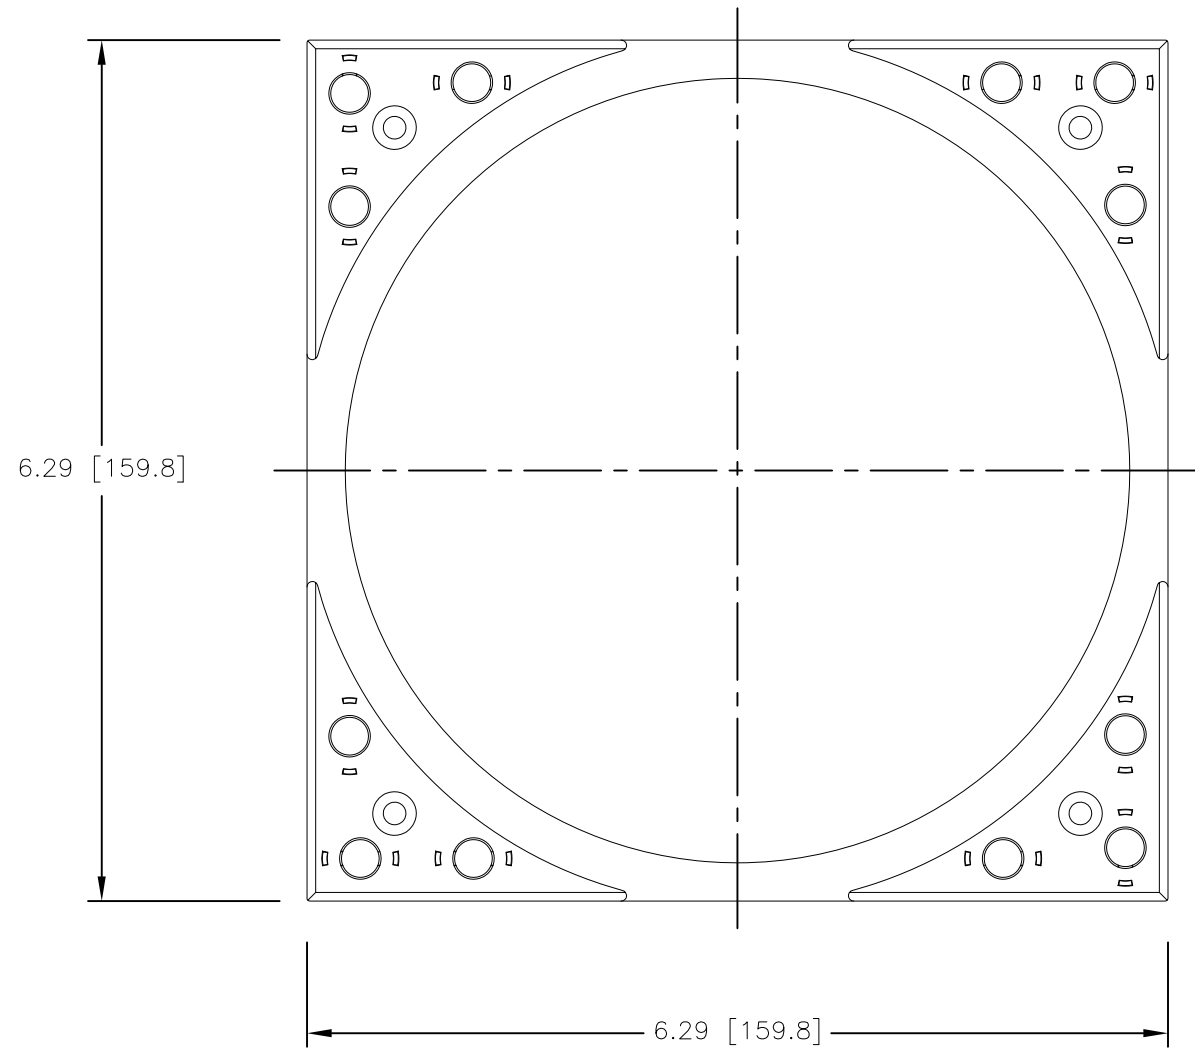

FRONT

BACK

HEIGHT

GRILLE

ISOMETRIC

SONANCE

212 Avenida Fabricante, San Clemente, CA. 92630
 800 582-7777 949 492-7777 FAX 949 361-5579
www.sonance.com

VP4" ADAPTOR

SCALE: 1:4

DRAWN BY:

DRWN - PART NUMBER

REV.

SHEET: OF

RELEASED ON: