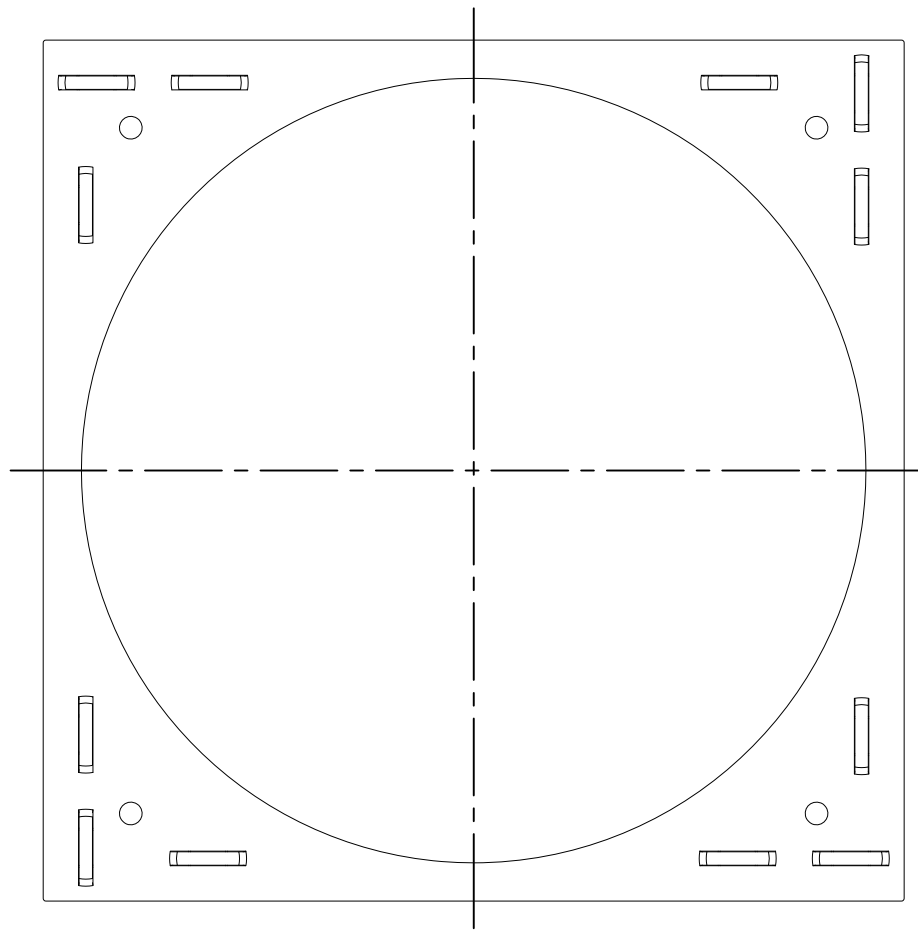

FRONT

BACK

HEIGHT

GRILLE

ISOMETRIC

SONANCE

212 Avenida Fabricante, San Clemente, CA. 92630
 800 582-7777 949 492-7777 FAX 949 361-5579
www.sonance.com

VP4" ADAPTOR

SCALE: 1:4

DRAWN BY:

DRWN - PART NUMBER

REV.

SHEET: OF

RELEASED ON: