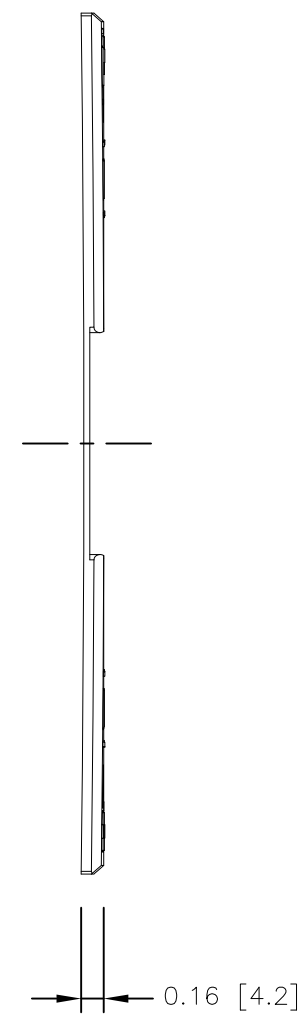

FRONT

BACK

HEIGHT

GRILLE

ISOMETRIC

SONANCE

212 Avenida Fabricante, San Clemente, CA. 92630
 800 582-7777 949 492-7777 FAX 949 361-5579
www.sonance.com

VP4" ADAPTOR

SCALE: 1:4

DRAWN BY:

DRWN - PART NUMBER

REV.

SHEET: OF

RELEASED ON: